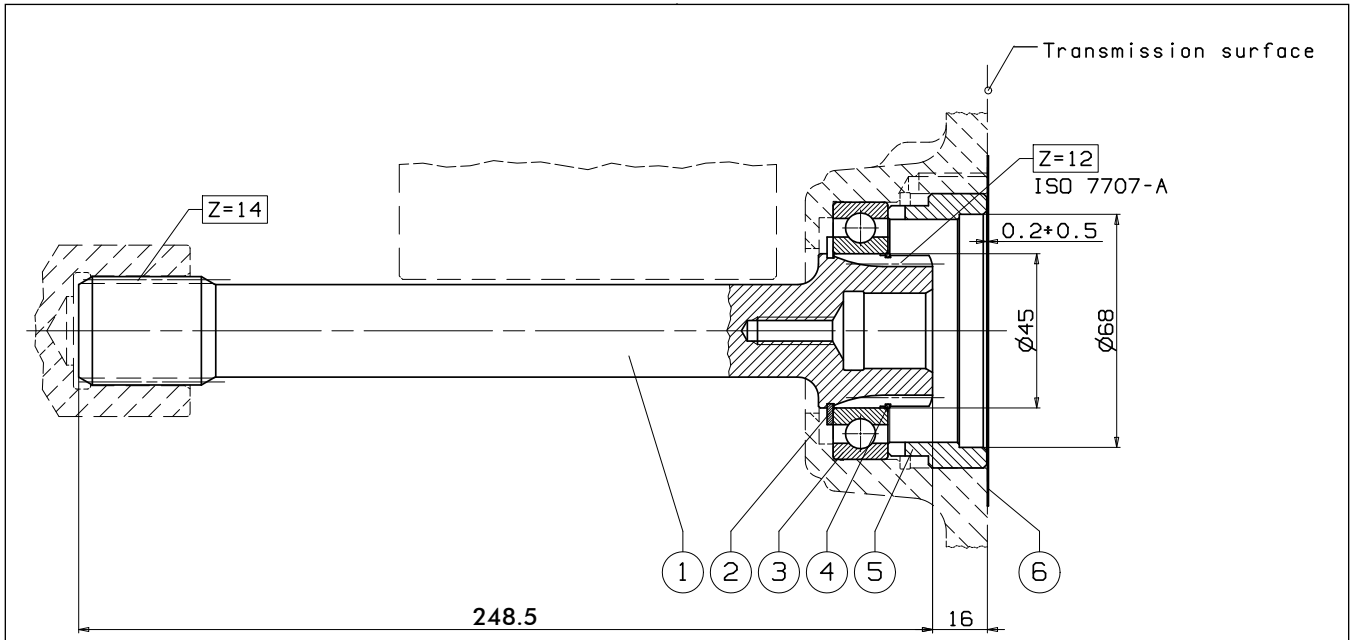

HYVA QUILL SHAFT

QUILL SHAFT

Hyva

Partno.:

021314005

Gearbox:

ZF

Page 1 / 1

Parts list			
No.	Partno.:	Description	Qty.
1		Quill shaft	1
2		Circlip E 45	1
3		Ball bearing 45x75x16	1
4		Bearing back-up ring	1
5		PTO guiding ring	1
6		Gasket	1

General informations

In assembly phase check that the position 5 ring is internal by 0.2-0.5 mm, with respect to the trasmission surface.