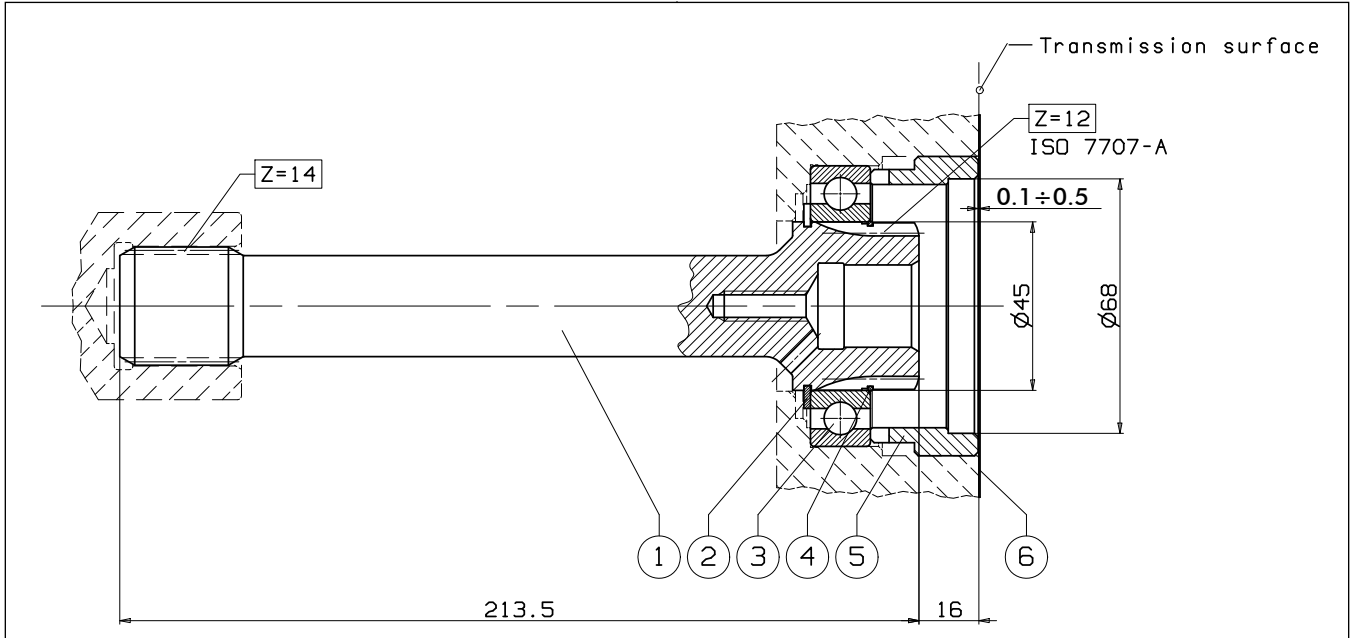

HYVA QUILL SHAFT

QUILL SHAFT

Hyva

Partno.:

021314000

Gearbox:

ZF

Page 1 / 1

Parts list			
No.	Partno.:	Description	Qty.
1		Quill shaft	1
2		Circlip E 45	1
3		Ball bearing 45x75x16	1
4		Bearing back-up ring	1
5		PTO guiding ring	1
6		Gasket	1

General informations
 In assembly phase check that the position 5 ring is internal by 0.1-0.5 mm, with respect to the trasmission surface.