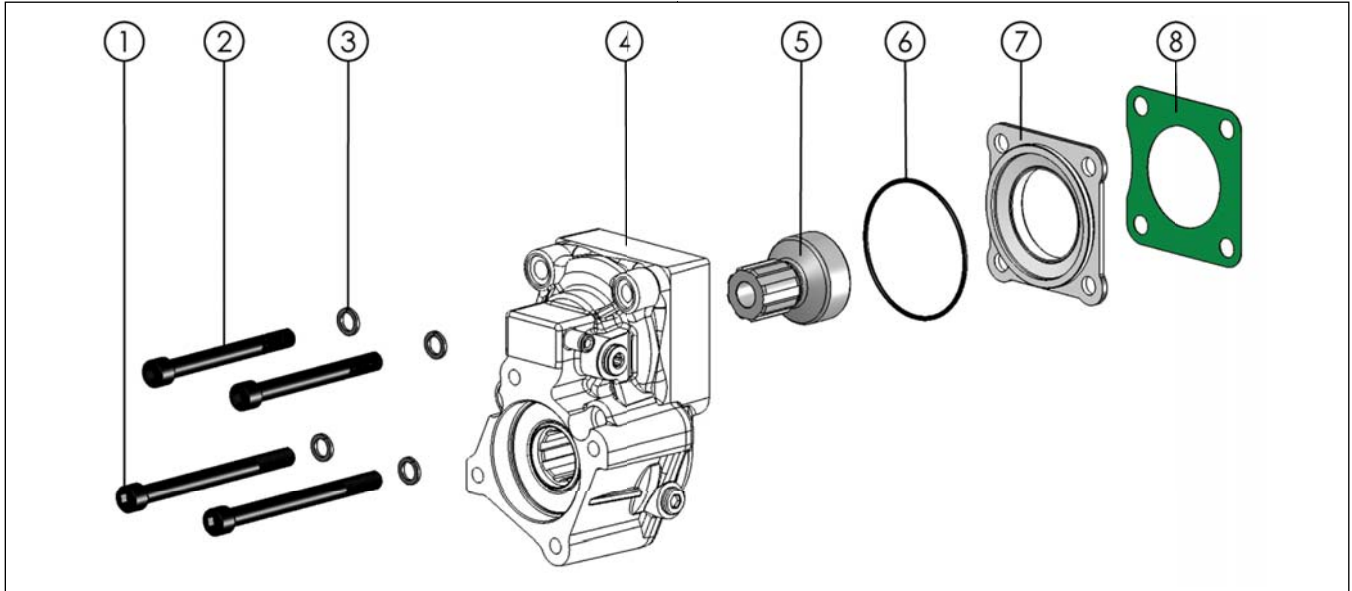

HYVA PTO ADAPTOR

PTO ADAPTOR

Hyva

Partno.:

021407008

Gearbox:

MERCEDES ZF-ASTRONIC

Page 1 / 1

Parts list			
1		Screw TCE M12x114	2
2		Screw TCE M12x90	2
3		Washer	4
4		PTO-not included in the kit	1
5		Sliding gear	1
6		O-Ring	1
7		Flange	1
8		Window gasket	1

General informations - prop shaft clearence

Optimum position

Possible position

Unadvised position
It is not possible to mount the switch