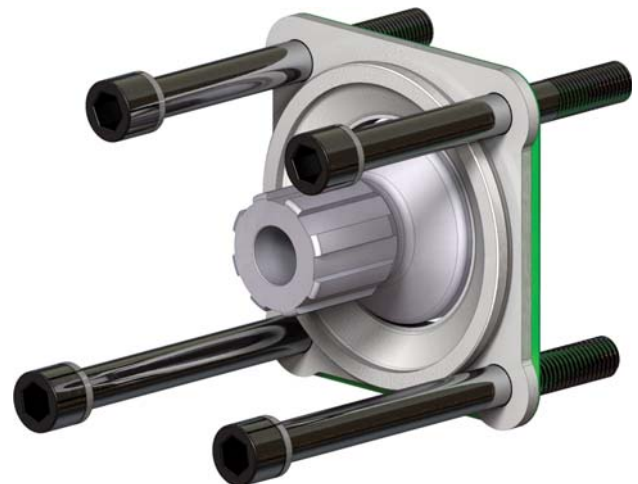

HYVA PTO ADAPTOR

PTO ADAPTOR

Hyva

Partno.:

021407008

Gearbox:

MERCEDES ZF-ASTRONIC

Page 1 / 1

Parts list			
1		Screw TCE M12x114	2
2		Screw TCE M12x90	2
3		Washer	4
4		PTO-not included in the kit	1
5		Sliding gear	1
6		O-Ring	1
7		Flange	1
8		Window gasket	1

General informations - prop shaft clearence

Optimum position

Possible position

Unadvised position
It is not possible to mount the switch