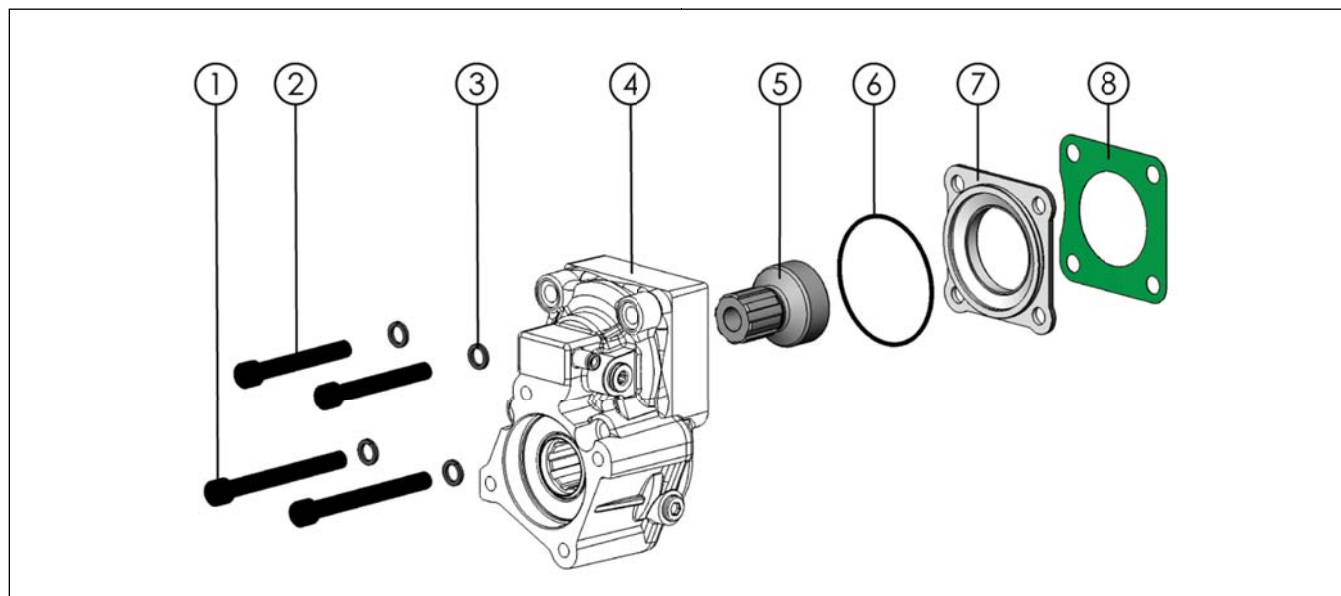

HYVA PTO ADAPTOR

PTO ADAPTOR

Hyva

Partno.:

021415010

Gearbox:

EATON-E / MERCEDES /

VOLVO / ZF / ZF-US

Page 1 / 1

Parts list			
1		Screw TCE M12x114	2
2		Screw TCE M12x90	2
3		Washer	4
4		PTO-not included in the kit	1
5		Sliding gear	1
6		O-Ring	1
7		Flange	1
8		Window gasket	1